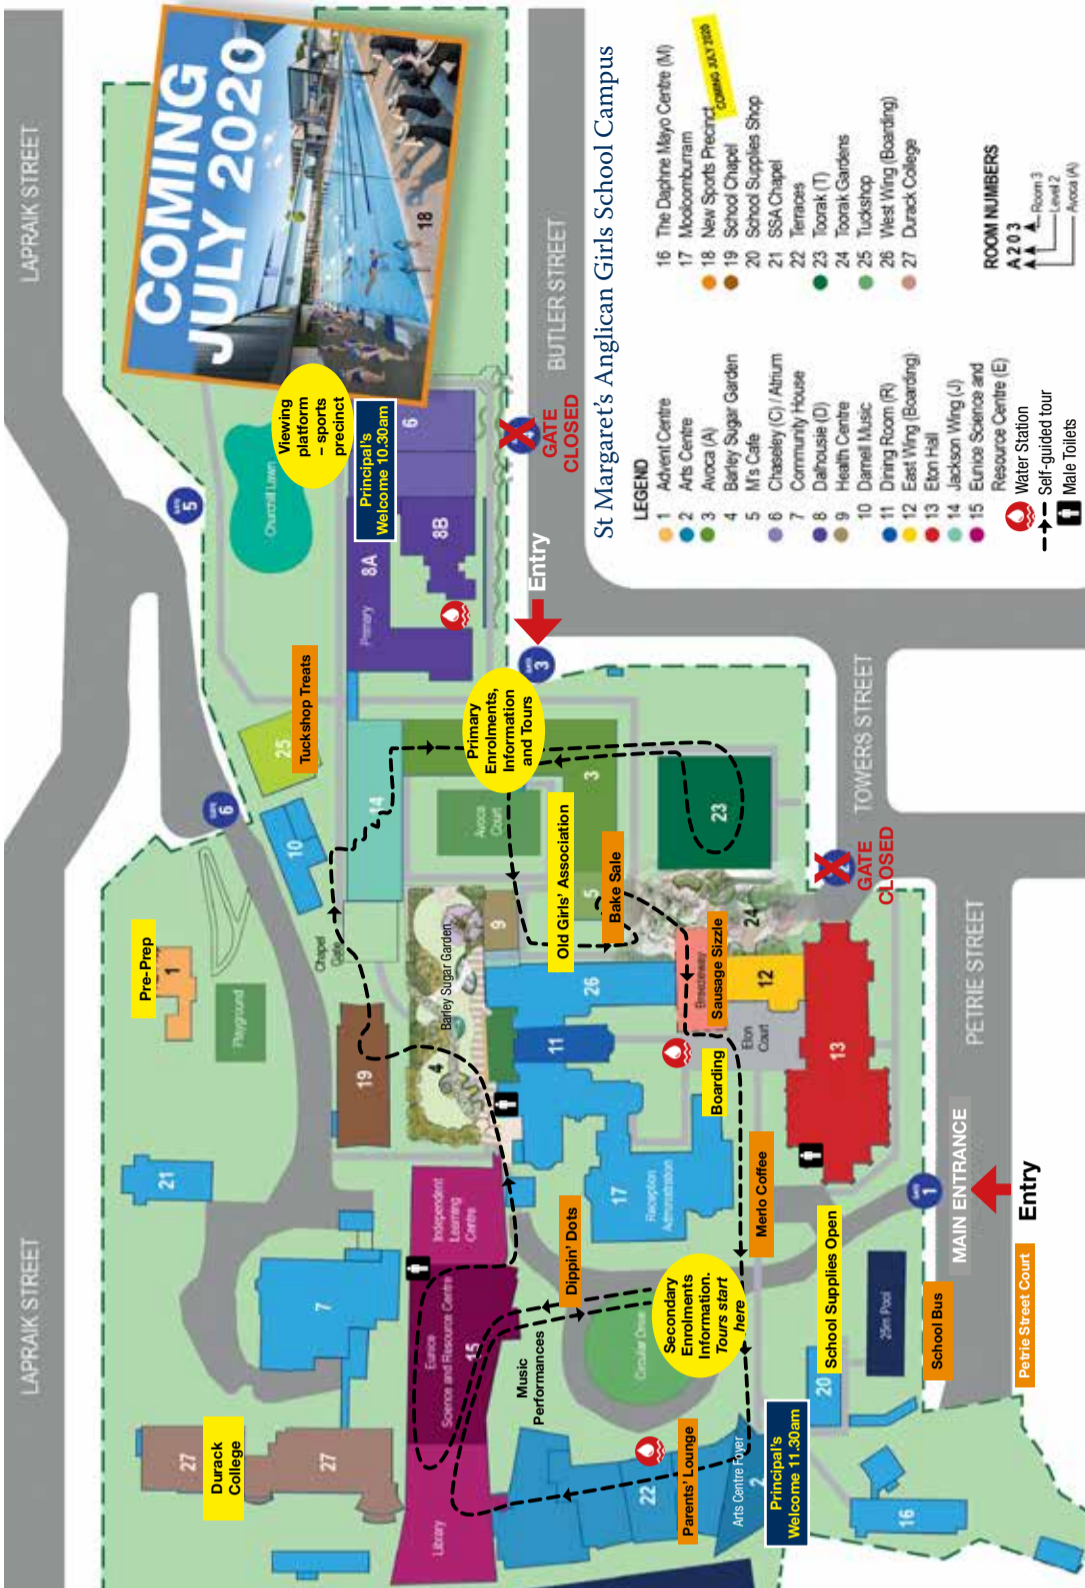

OPEN DAY PROGRAM 2020

Your guide will escort you on a tour from the Enrolments Tent on Circular Drive that will take in the following activities.
If you choose to take a self-guided tour, this route will help you capture all the classroom and extracurricular activities happening today.

OPEN DAY

SATURDAY 7 MARCH 9.30am-12.30pm

Principal's Address:
10.30am (Primary - Atrium)
11.30am (Secondary - Arts Centre Foyer)

educating girls for 125 years

A local school with a global outlook

ENROLMENTS, TOURS AND INFORMATION
Visit the enrolments tent on Circular Drive to:
• Register and collect an information pack
• Join a student-led tour
• Speak with senior staff
Enrolment information and primary tours also available from Gate 3, Butler St.

REFRESHMENTS

REFRESHMENTS	LOCATION
Merlo Coffee Van	Gate 1 Petrie St Entrance
Dipplin' Dots	Circular Drive
St Margaret's Catering Tuckshop Treats	Tuckshop
Parents' Lounge Refreshment Area (free)	Arts Centre Terraces
Sausage Sizzle (Athletics, Cross Country, Touch)	Breezeway
Philanthropy Group Bake Sale	M's Cafe
Lob a choc	Outside M's Cafe
M's Cafe	M's Cafe