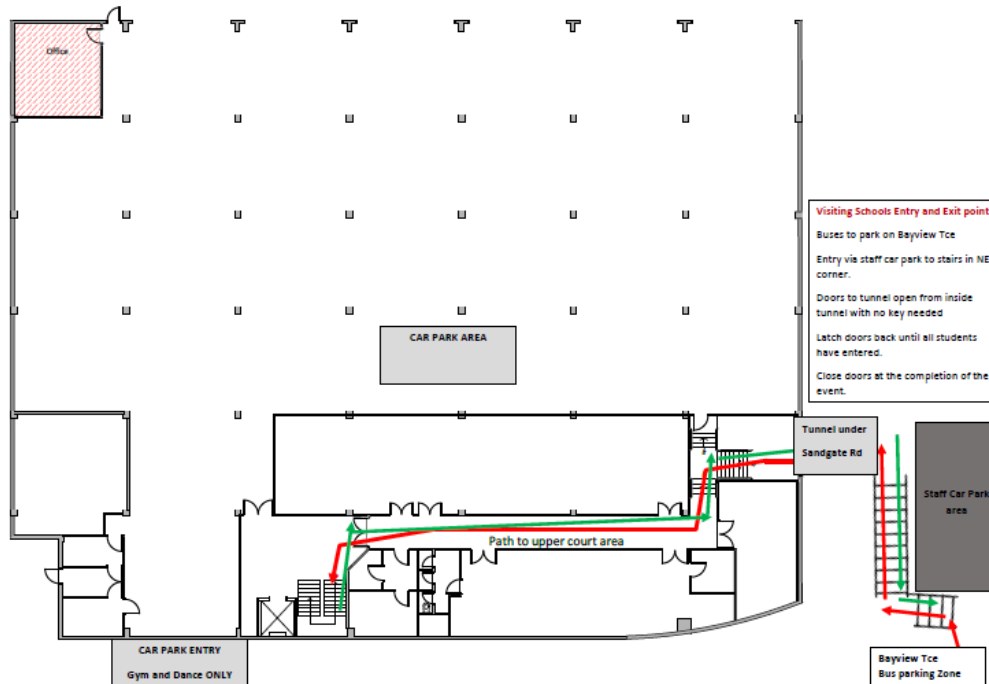

Venue:

Burringbar Hockey Centre, Kittyhawk Drive, Chermside

QGSSSA Volleyball

Venue:

Clayfield College Sports Centre, 683 Sandgate Road, Clayfield

Underground Car Park Area

Correct as of 10:00am, July 27, 2020