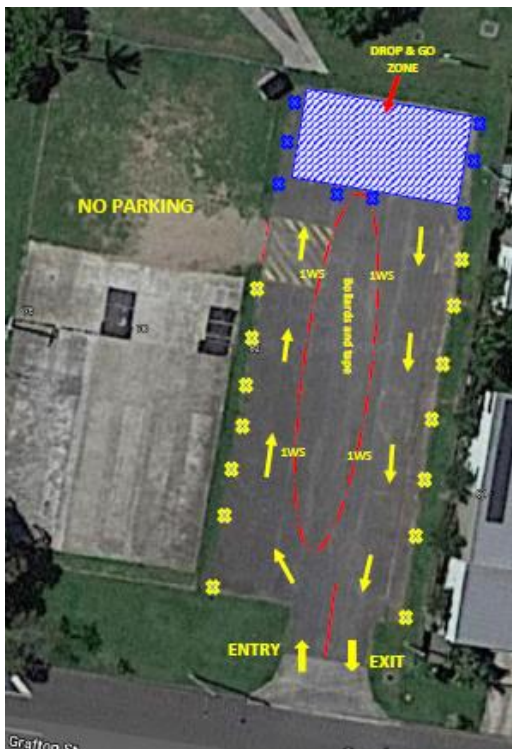

Drop Off and Pick Up Points

- Parent/Caregivers and school buses are to drop off and pick up at the designated areas. See venue maps for this information.
- Please observe and follow all signage for directional flow.
- Players are to arrive 30 minutes prior to start time and can only enter the playing area once advised.
- At the conclusion of the match all players must vacate the venue via the exit path to the pick-up points.

QGSSSA Tennis

Venue:

Sandgate Tennis Centre, Broad Street, Deagon

QGSSSA Netball / Hockey

Venue:

Windsor Park, Grafton Road, Windsor

Drop Off and Pick Up Area – Car park off Grafton Street

QGSSSA HOCKEY

Venue:

Burringbar Hockey Centre, Kittyhawk Drive, Chermside

QGSSSA Volleyball

Venue:

Clayfield College Sports Centre, 683 Sandgate Road, Clayfield

Underground Car Park Area

Correct as of 10:00am, July 27, 2020