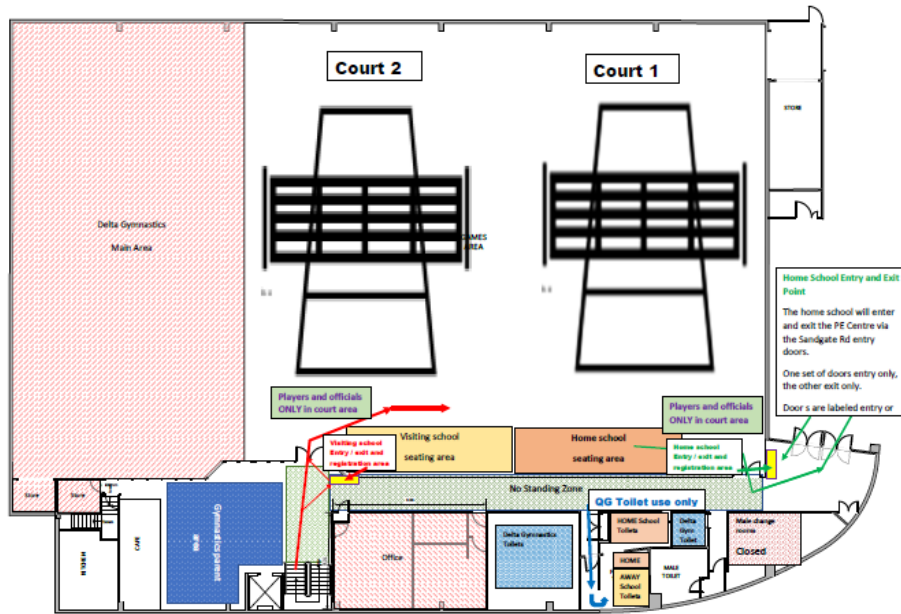

Venue:

Burringbar Hockey Centre, Kittyhawk Drive, Chermside

QGSSSA Volleyball

Venue:

Clayfield College Sports Centre, 683 Sandgate Road, Clayfield

Underground Car Park Area

Correct as of 10:00am, July 27, 2020