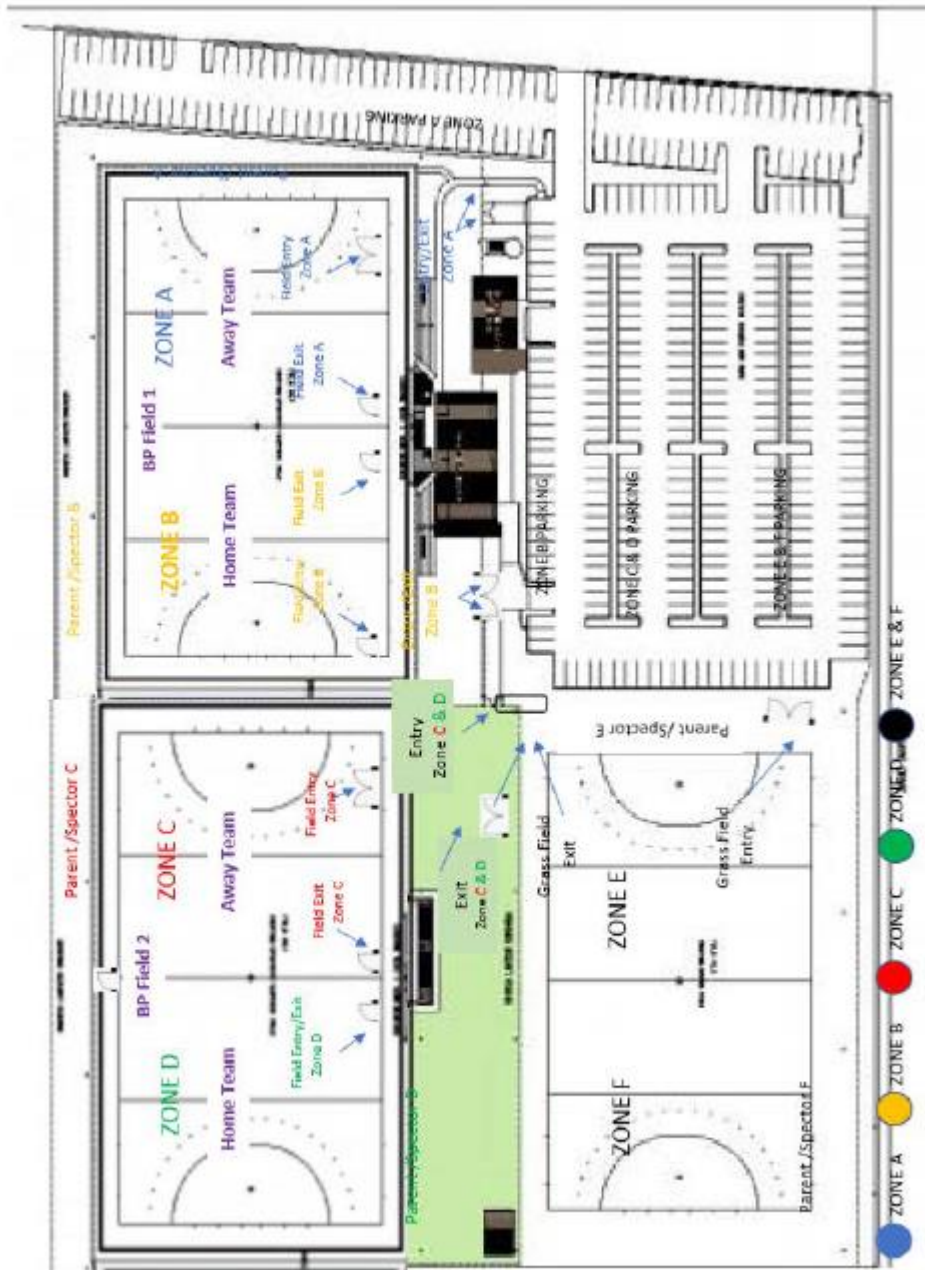

Drop Off and Pick Up Points

- Parent/Caregivers and school buses are to drop off and pick up at the designated areas. See venue maps for this information.
- Please observe and follow all signage for directional flow.
- Players are to arrive 30 minutes prior to start time and can only enter the playing area once advised.
- At the conclusion of the match all players must vacate the venue via the exit path to the pick-up points.

QGSSSA Tennis

Venue:

Sandgate Tennis Centre, Broad Street, Deagon

QGSSSA Netball / Hockey

Venue:

Windsor Park, Grafton Road, Windsor

Drop Off and Pick Up Area – Car park off Grafton Street

QGSSSA HOCKEY

Venue:

Burringbar Hockey Centre, Kittyhawk Drive, Chermside

QGSSSA Volleyball

Venue:

Clayfield College Sports Centre, 683 Sandgate Road, Clayfield

Underground Car Park Area

Correct as of 10:00am, July 27, 2020